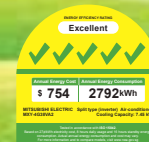

QUIETEST
19dB

Inverter Series
Mr.SLIM
R410A

Cleaner Air
up to 99% PM2.5 particles filtered

Mr.Slim Inverter Single Split		Type		Connectable Indoor Units	Page	Energy labelling scheme
Model	Refrigerant					
SUY-KA50VA 	DC Inverter	R410A	PLY-P50EA		33	
			PEY-P50JAL		34	
SUY-KA60VA 	DC Inverter	R410A	PLY-P60EA		33	
			PEY-P60JAL		34	
SUY-KA80VA 	DC Inverter	R410A	PLY-P80EA		33	
			PEY-P80JAL		34	
SUY-KA100VA 	DC Inverter	R410A	PLY-P100EA		33	
			PEY-P100JAL		34	
PUY-P125VKA 	DC Inverter	R410A	PLY-P125EA		33	
			PEY-P125JAL		34	